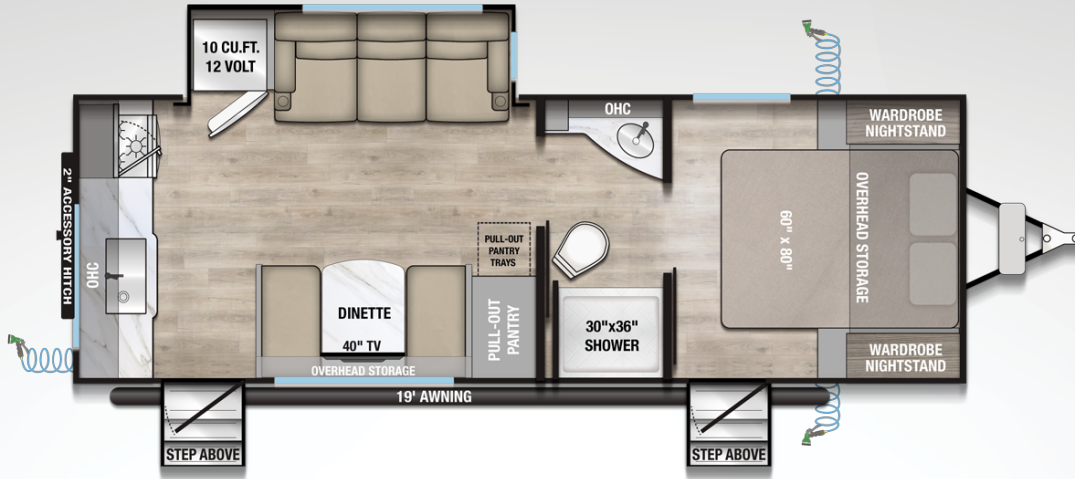

20
26

DELTA
LIGHTWEIGHT TRAVEL TRAILERS

RK234

LENGTH	HEIGHT	DRY WEIGHT	GVWR	HITCH WEIGHT	FRESH / GRAY / BLACK
27' 11"	10' 10"	5600 lbs.	7450 lbs.	616 lbs.	45gal / 74gal / 45gal

DO THE RIGHT THING

At Alliance RV, we understand that effective communication is key to satisfying our customers' unique needs. Recognizing that there is no one-size-fits-all solution to service, we commit to maintaining open communication lines with both our customers and dealers. Our dealer programs are designed to streamline approvals and expedite parts delivery, helping you get back on the road faster and enhancing your RV experience.

NEW FOR 2026

- Aluminum superstructure with durable composite sidewalls
- No In-Floor Heat Vents
- Furrion ACs
- Warrantied for Full-Time living
- PVC Roof - Limited Lifetime Warranty
- Standard Solar Package